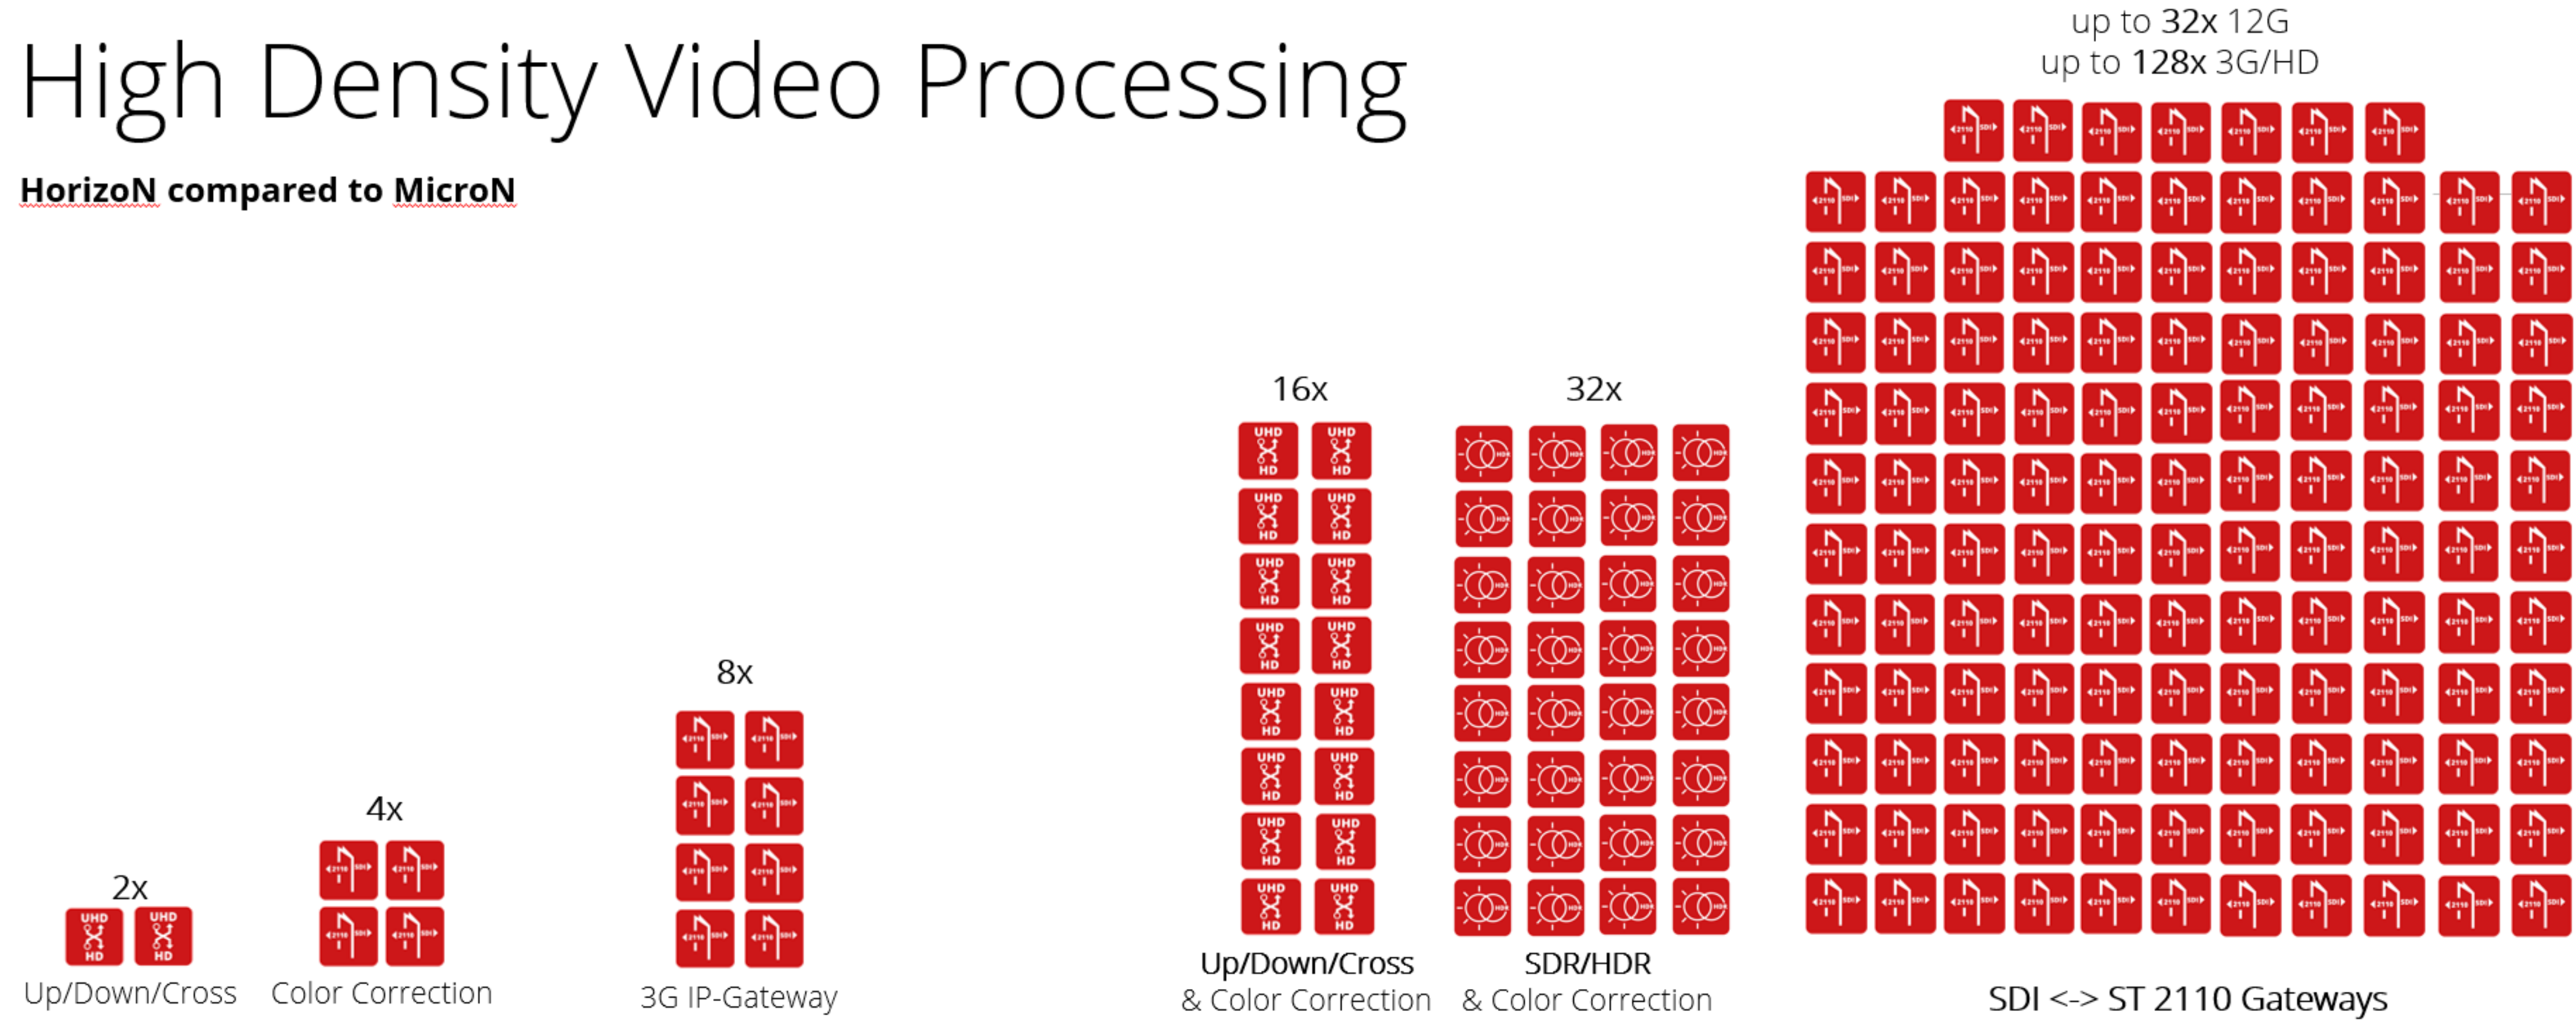

MediorNet Horizon

High Density Video Processing

HorizonN compared to MicroN

Processing APP

ST 2110 IP APP

MicroN

- 3G only
- 10G only

HorizonN

- UHD capable
- 25G (2022-7)