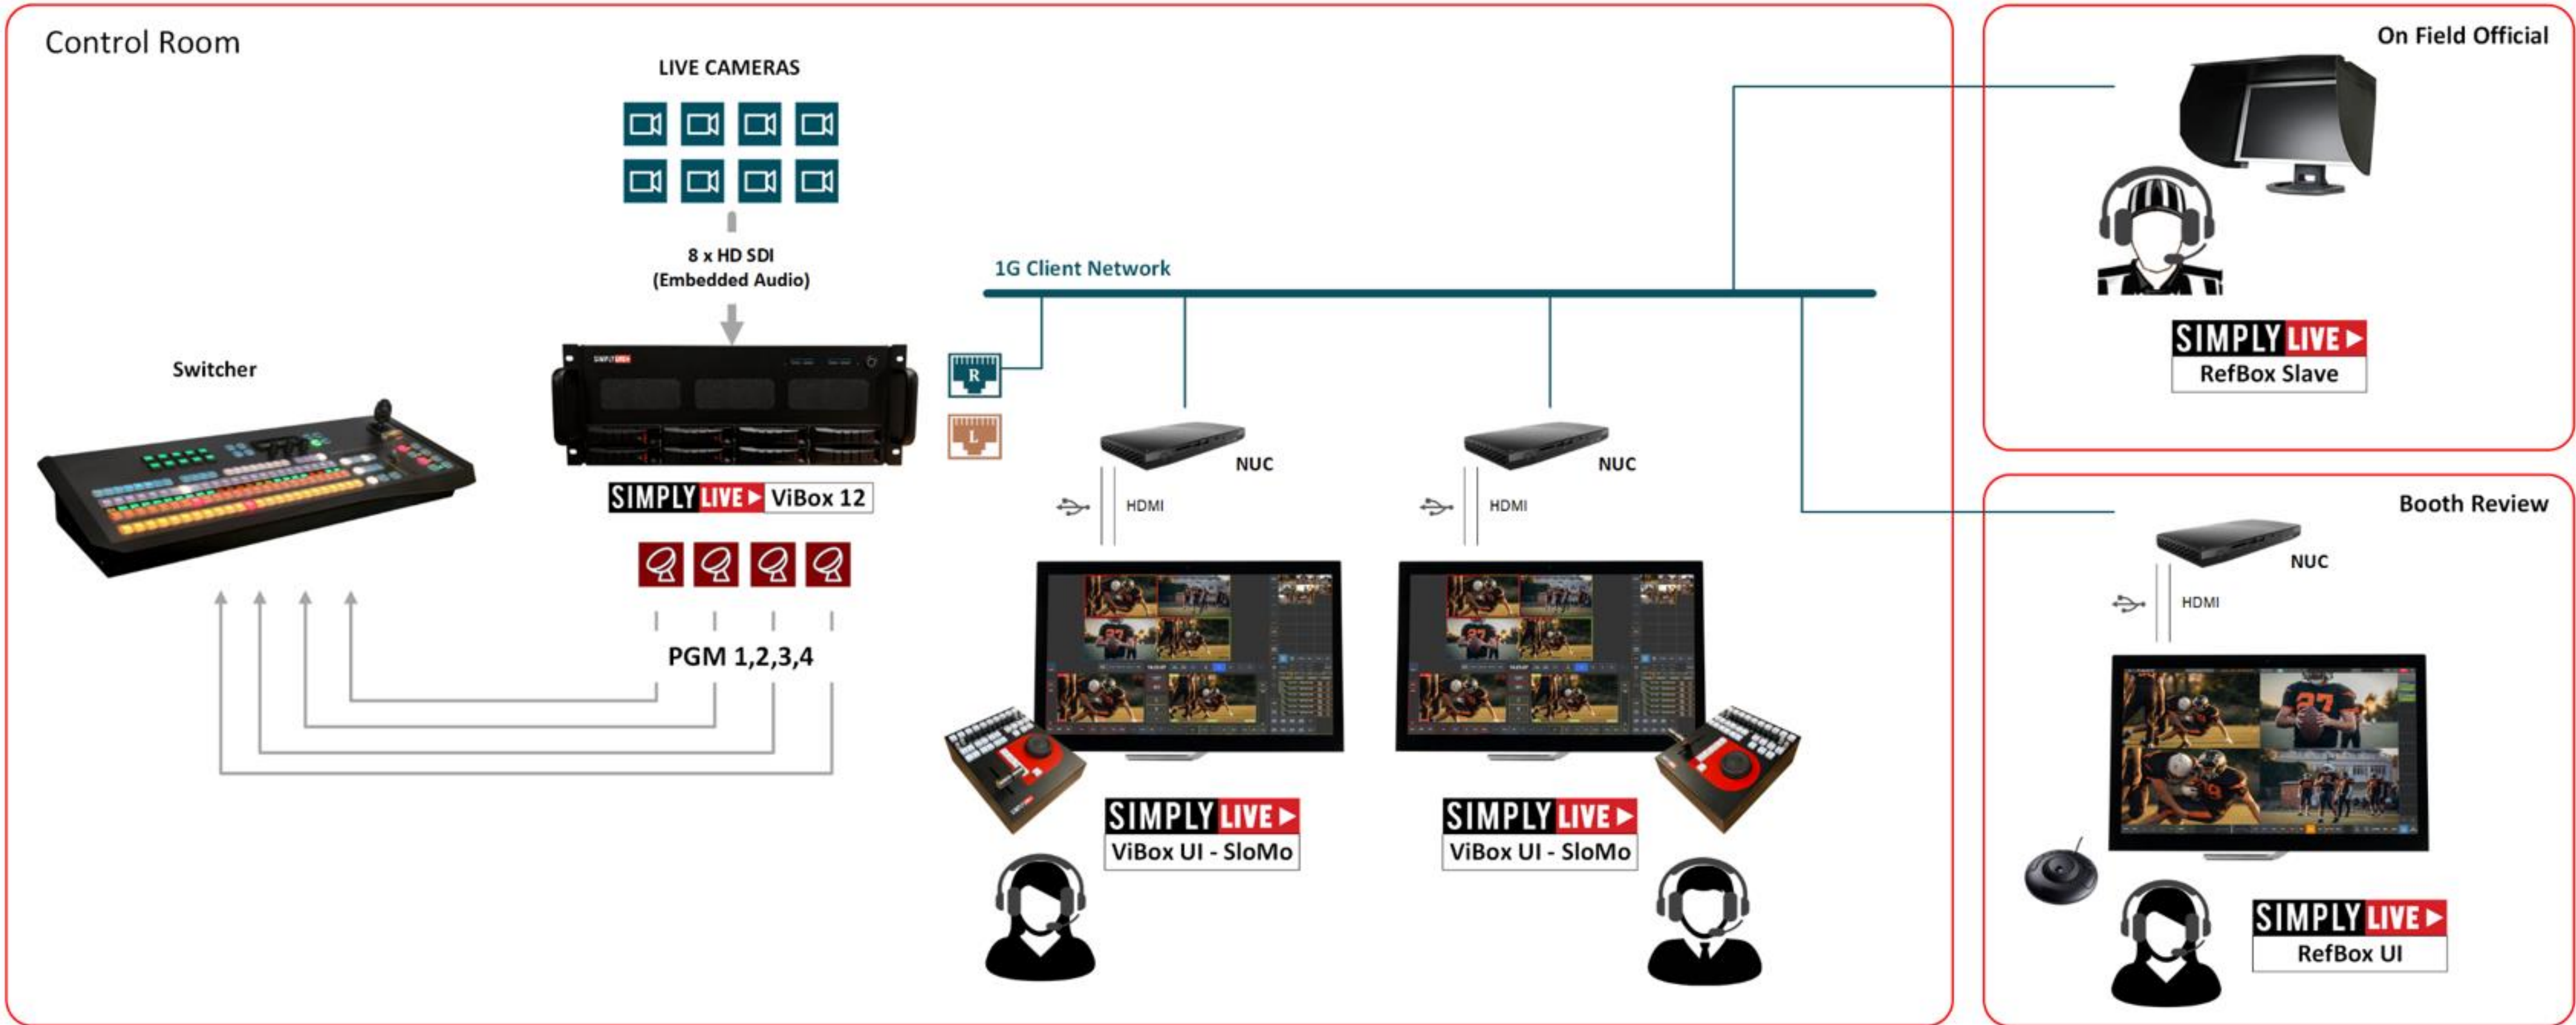

SIMPLYLIVE