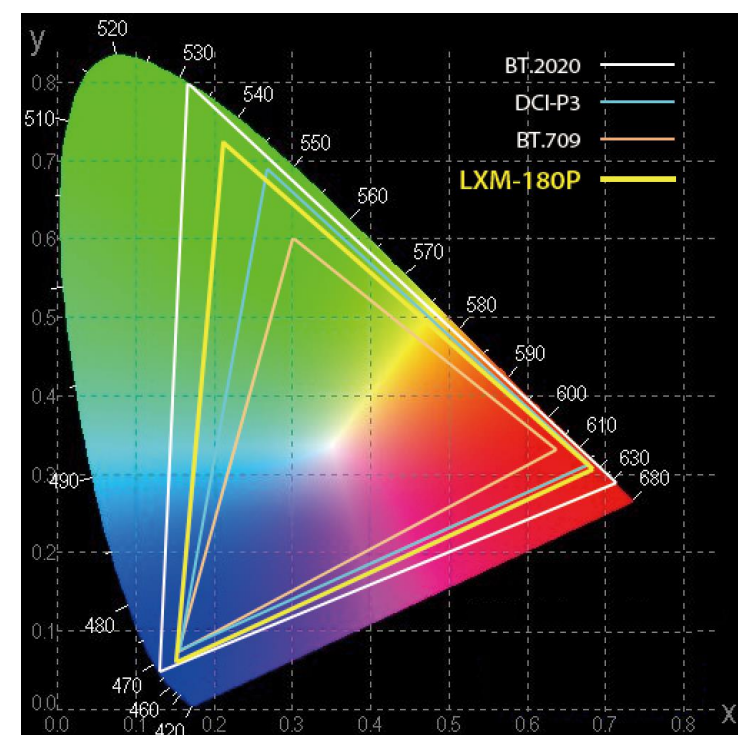

# Quantum CatDV

The screenshot displays the Quantum CatDV interface. On the left is a navigation sidebar with options like Home, Catalogs, Media Paths, Smart Folders, and Clip Lists. The main area features a video player showing a soccer match between Southampton (SOU) and Liverpool (LIV). Below the video is a timeline with playback controls. On the right, a 'MARKERS' panel lists detected actions with timestamps, labels, and actions.

Time	Label	Action
00:45:00	Label	Action Foul
00:52:10	Label	Action Ball out of play
00:53:00	Label	Action Throw-in
00:54:00	Label	Action Ball out of play
00:55:30	Label	Action Throw-in
00:6:17:00	Label	Action Ball out of play
00:6:30:00	Label	Action Throw-in
00:6:50:00	Label	Action Ball out of play
00:6:58:00	Label	Action Throw-in
00:7:37:00	Label	Action Shots off target
00:8:01:00	Label	Action Clearance
00:9:01:00	Label	Action Ball out of play
00:9:22:00	Label	Action Throw-in
00:9:23:00	Label	Action Ball out of play
00:9:28:00	Label	Action Throw-in
01:0:10:00	Label	Action Foul
01:1:02:00	Label	Action Indirect free-kick
01:1:07:00	Label	Action Ball out of play
01:1:24:00	Label	Action Throw-in
01:1:52:00	Label	Action Ball out of play
01:2:00:00	Label	Action Throw-in
01:2:45:00	Label	Action Foul
01:3:19:00	Label	Action Ball out of play
01:3:24:00	Label	Action Throw-in
01:4:04:00	Label	Action Ball out of play
01:4:29:00	Label	Action Corner
01:6:04:00	Label	Action Ball out of play

# TV Logic monitor

- Nová LXM serie a novými panely pro HDR
- 18", 24" a 32" monitory s UHD rozlišení
- Podpora 4x12G SDI a SFP+ slot
- Peak Luminance 500 nebo 1000nits
- 10bit panel, 12 bit zpracování
- DCI-P3 color space coverage of 98%
- HDR vs SDR Comparison
- 3D-LUT, kalibrace monitorů