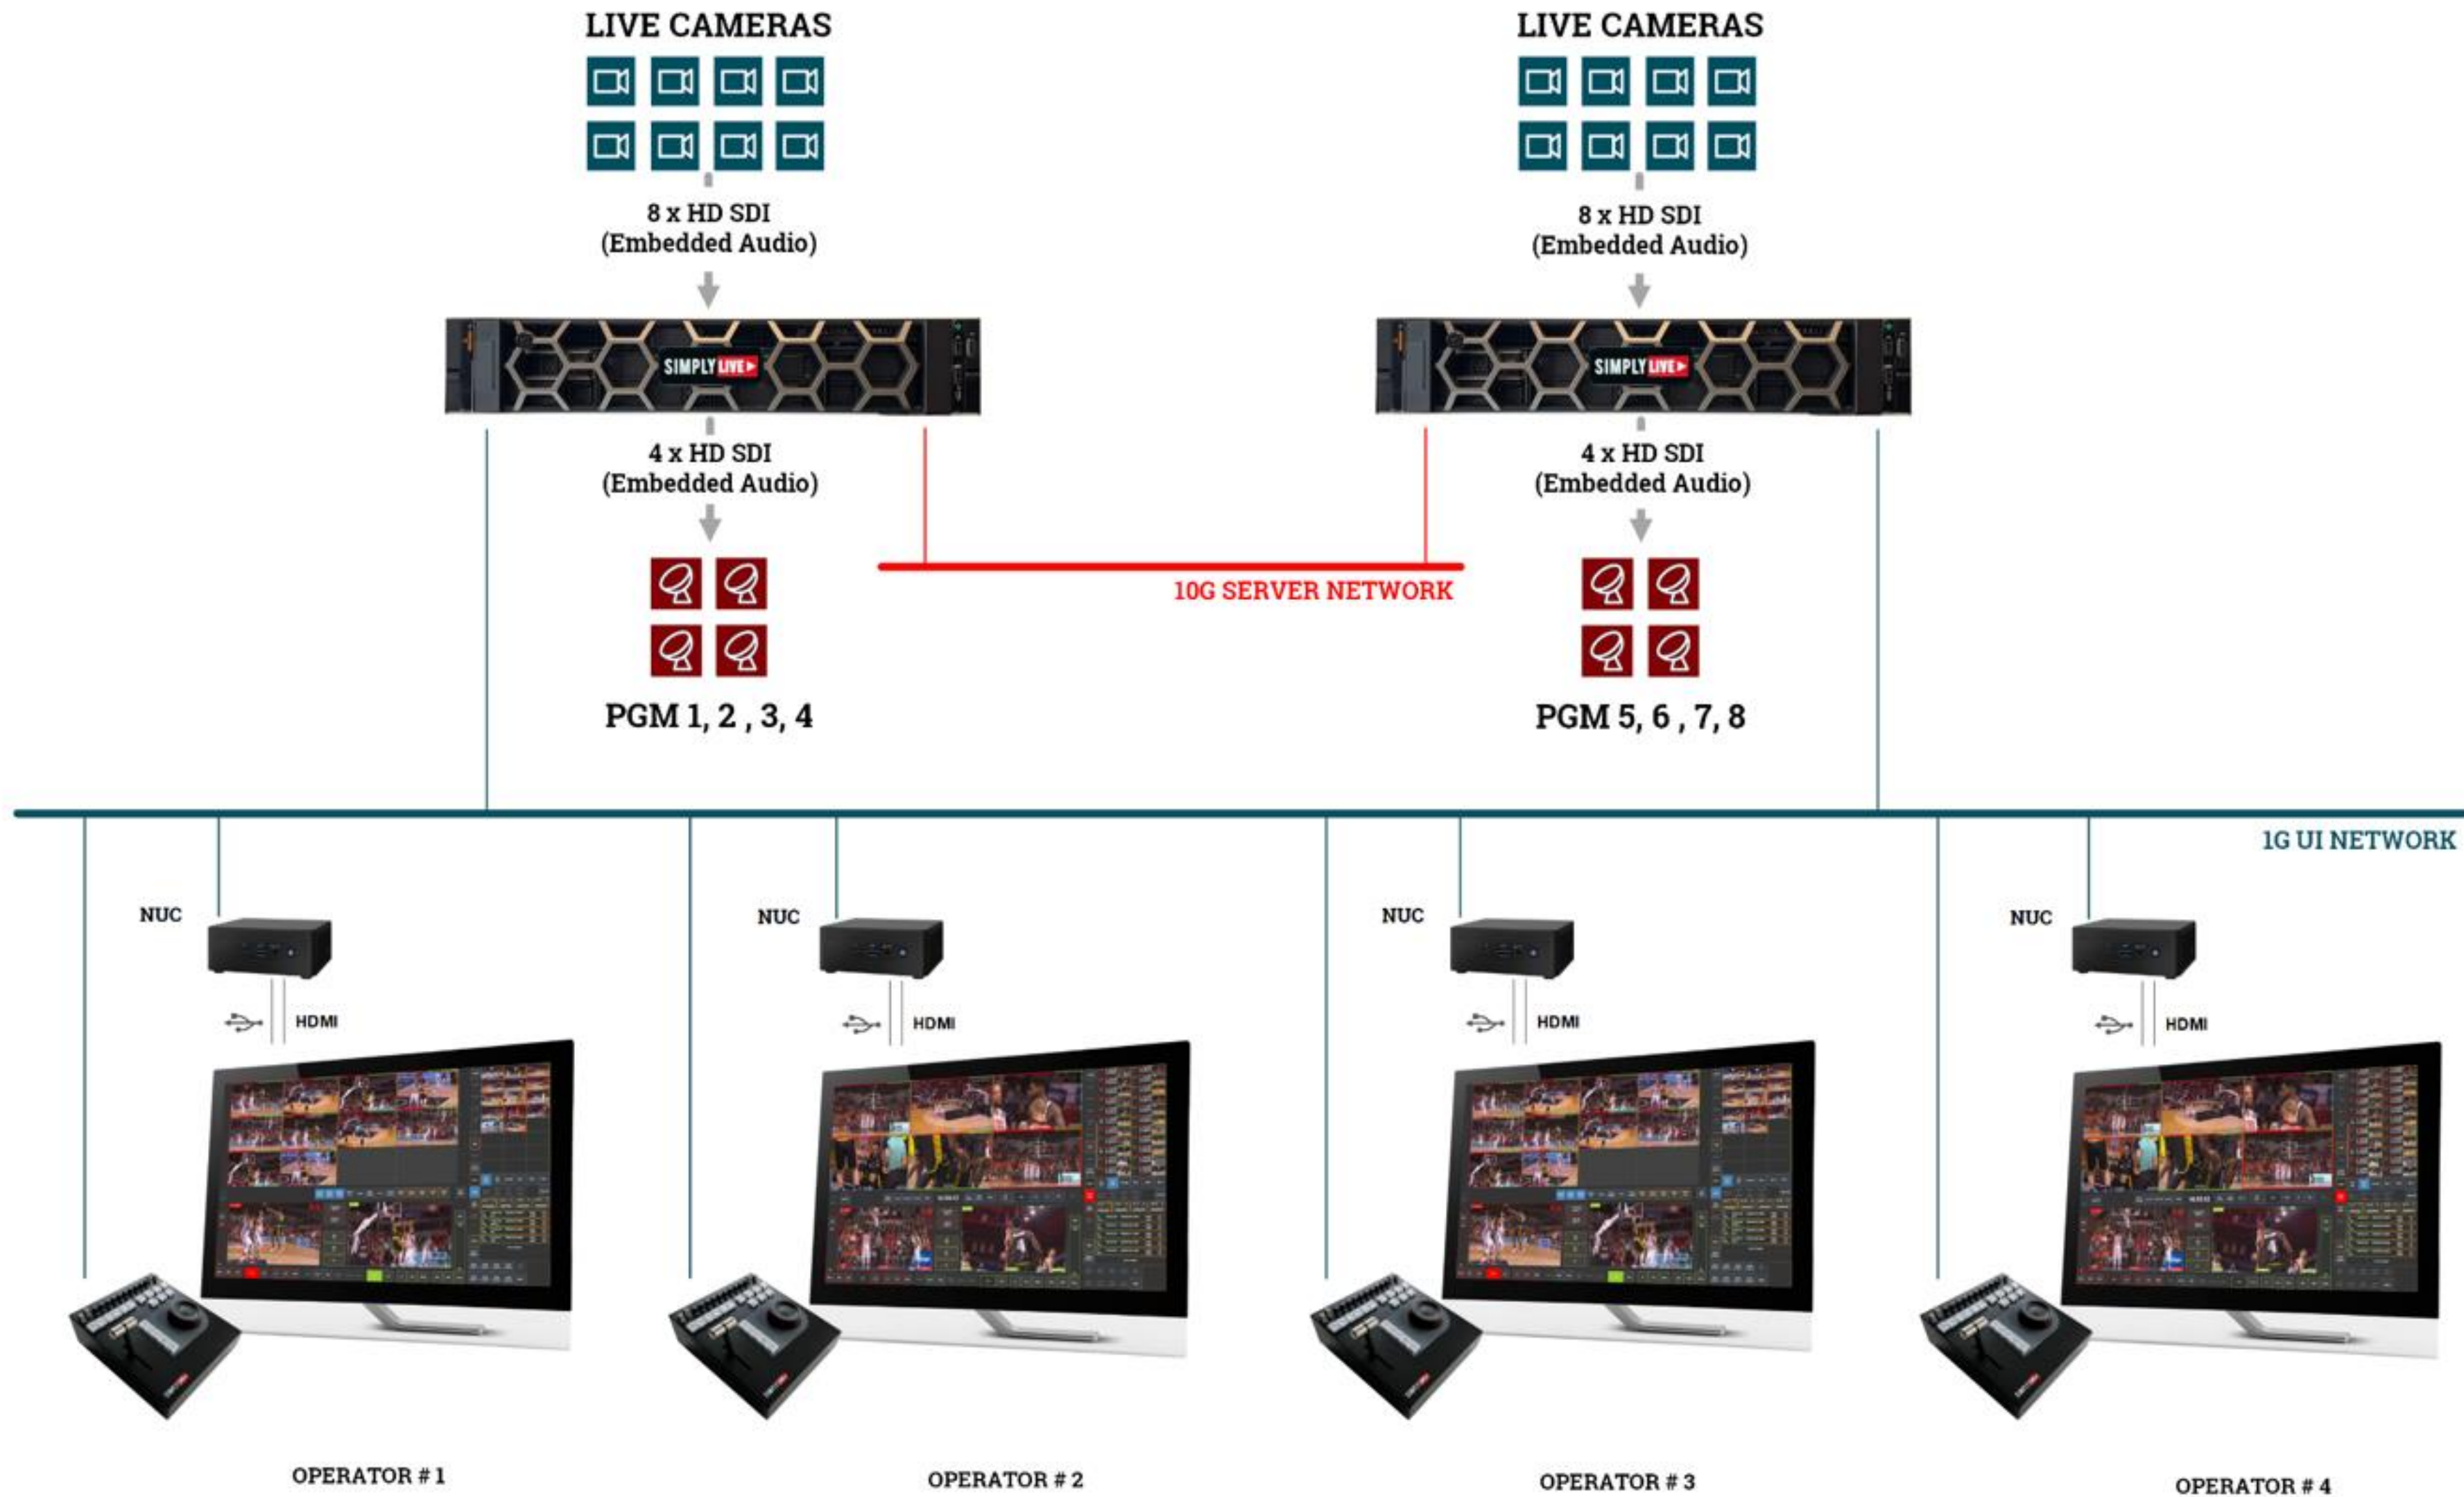

SIMPLYLIVE