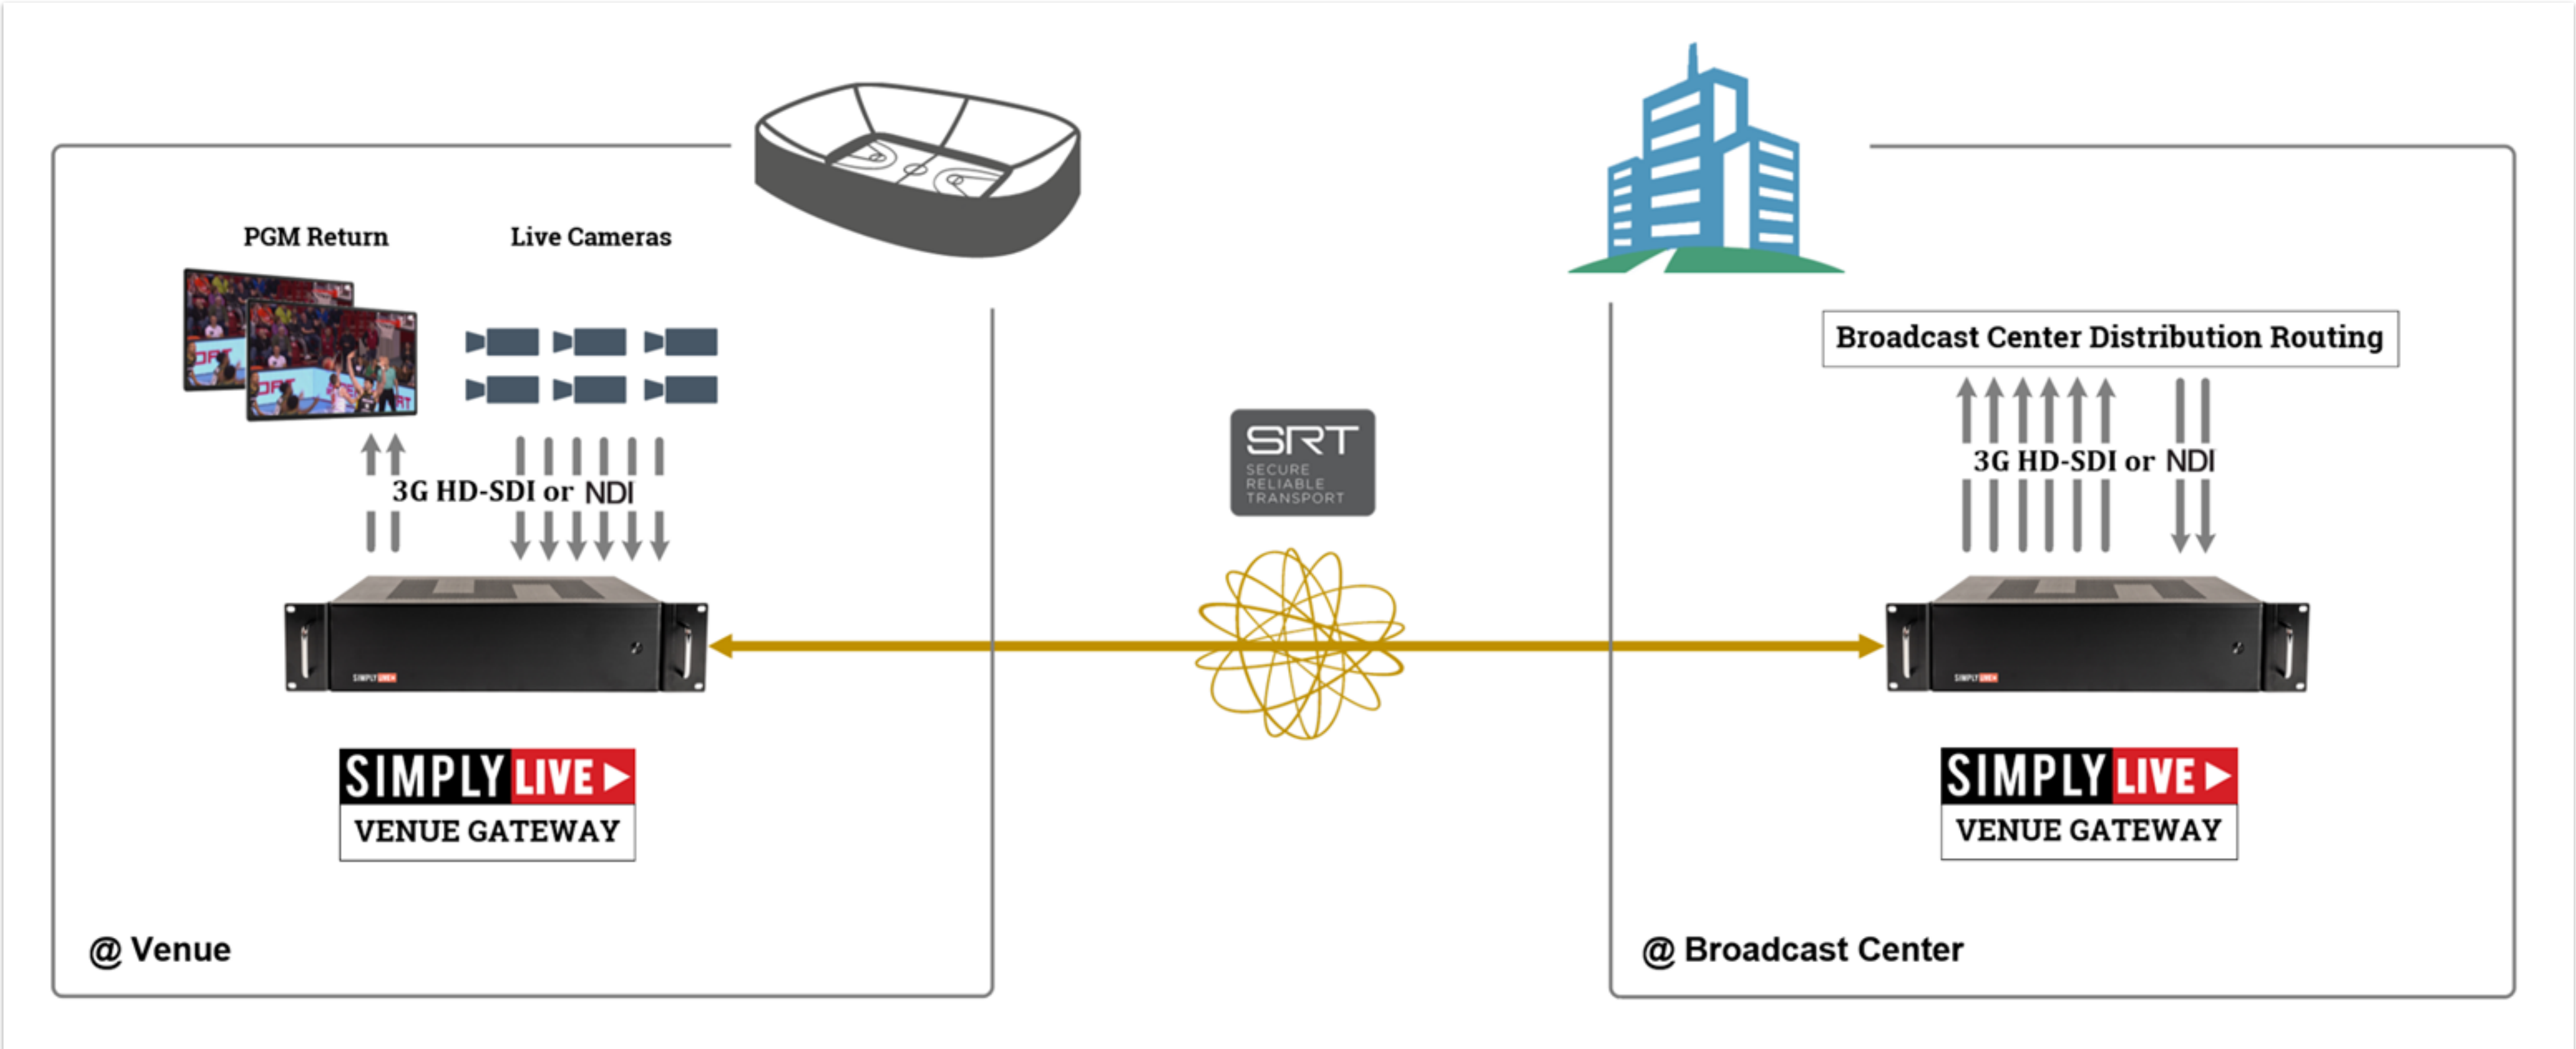

## RECORD BMR

Multi-channel broadcast master recording and live streaming.

ISO recording of high-resolution media to attached storage and/or live streaming to OTT platforms.

# MediorNet Horizon

Processing Modules & IP Interface  
2x 400 Gbit (ST 2022-7)

TDM Interface  
400 Gbit

Baseband I/O  
8x 12G in & 8x 12G out

Power & Management  
Sync, Management, & IEC

Fan Unit  
Hot-swappable  
Back to front or front to back cooling