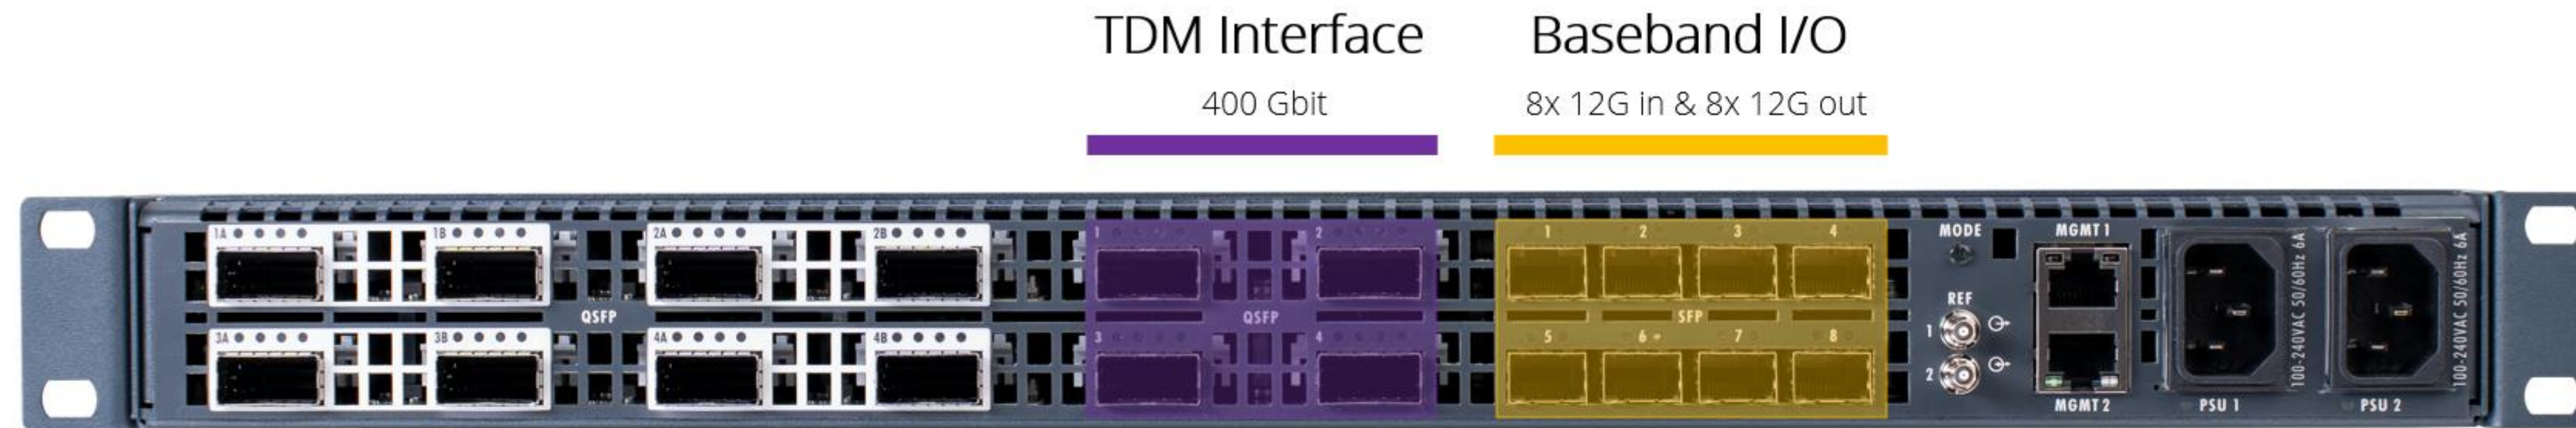

MediorNet Horizon

Seamless MN TDM Integration for

- MicroN UHD
- MicroN
- MetroN
- Compact Pro